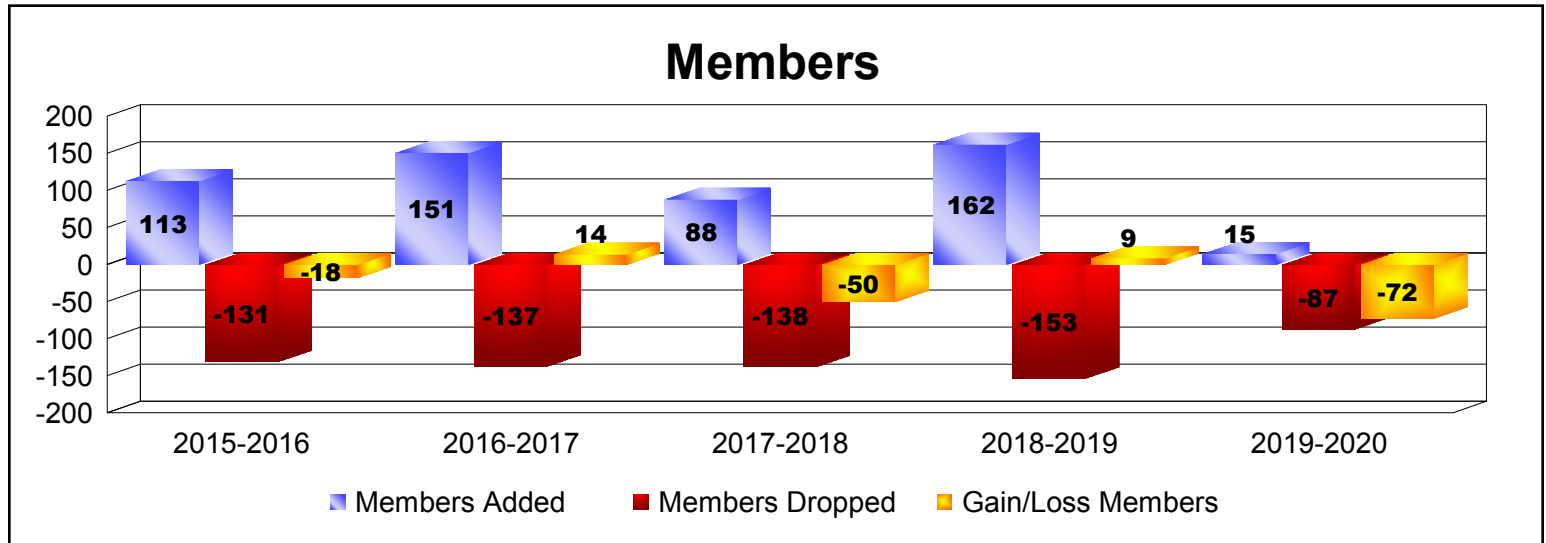

Year	New Clubs	Dropped Clubs	Gain/ Loss Clubs	New Members	Charter Members	Reinstate Members	Transfer Members	Total Member Added	Total Members Dropped	Gain/ Loss Members
2015-2016	0	-1	-1	98	7	2	6	113	-131	-18
2016-2017	0	-3	-3	134	0	16	1	151	-137	14
2017-2018	0	0	0	84	4	0	0	88	-138	-50
2018-2019	2	0	2	94	43	21	4	162	-153	9
2019-2020	0	-1	-1	13	0	1	1	15	-87	-72
Average	0	-1	-1	85	11	8	2	106	-129	-23

Year	New Clubs	Dropped Clubs	Gain/ Loss Clubs	New Members	Charter Members	Reinstate Members	Transfer Members	Total Member Added	Total Members Dropped	Gain/ Loss Members
2015-2016	0	0	0	0	0	0	0	0	0	0
2016-2017	0	0	0	1	0	0	0	1	0	1
2017-2018	0	0	0	0	0	0	0	0	0	0
2018-2019	0	0	0	0	0	0	0	0	0	0
2019-2020	0	0	0	1	0	0	0	1	0	1
Average	0	0	0	0	0	0	0	0	0	0