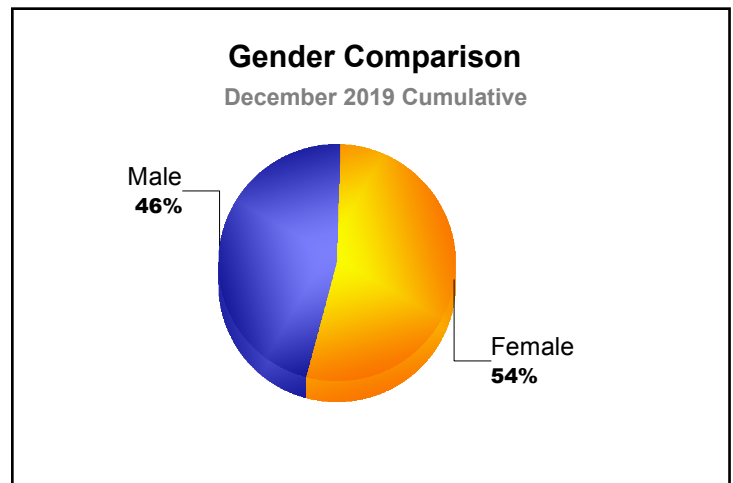

Year	New Clubs	Dropped Clubs	Gain/ Loss Clubs	New Members	Charter Members	Reinstate Members	Transfer Members	Total Member Added	Total Members Dropped	Gain/ Loss Members
2015-2016	0	-1	-1	98	7	2	6	113	-131	-18
2016-2017	0	-3	-3	134	0	16	1	151	-137	14
2017-2018	0	0	0	84	4	0	0	88	-138	-50
2018-2019	2	0	2	94	43	21	4	162	-153	9
2019-2020	0	-1	-1	13	0	1	1	15	-87	-72
Average	0	-1	-1	85	11	8	2	106	-129	-23