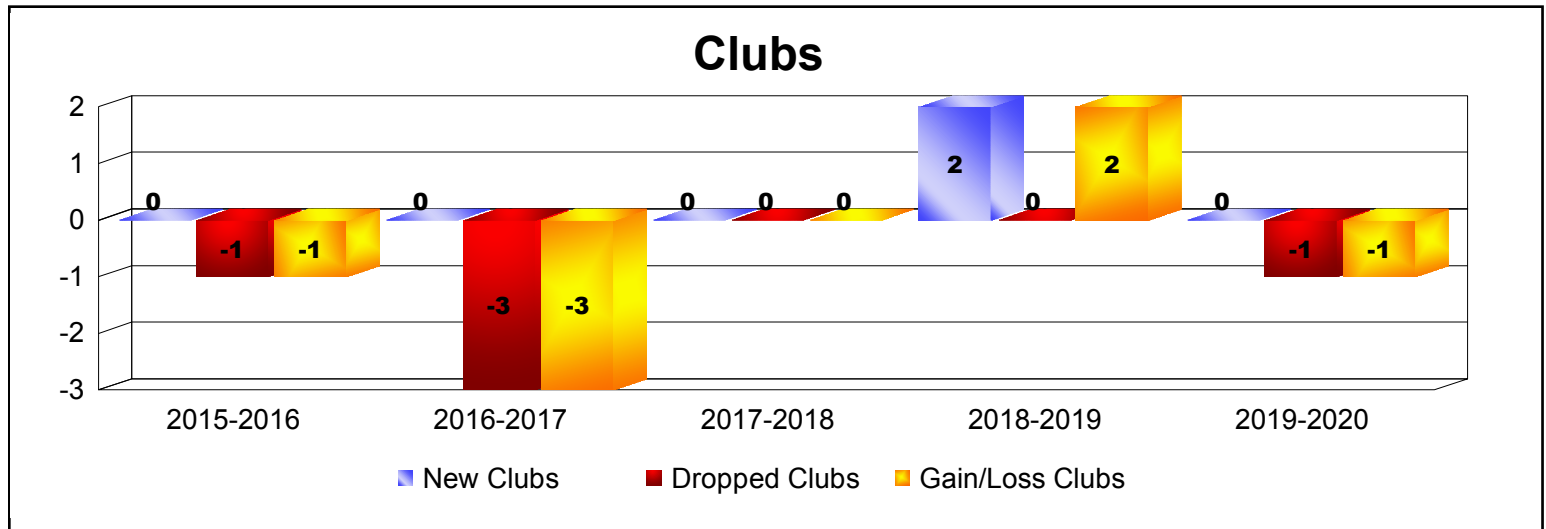

Year	New Clubs	Dropped Clubs	Gain/ Loss Clubs	New Members	Charter Members	Reinstate Members	Transfer Members	Total Member Added	Total Members Dropped	Gain/ Loss Members
2015-2016	0	-1	-1	98	7	2	6	113	-131	-18
2016-2017	0	-3	-3	134	0	16	1	151	-137	14
2017-2018	0	0	0	84	4	0	0	88	-138	-50
2018-2019	2	0	2	94	43	21	4	162	-153	9
2019-2020	0	-1	-1	13	0	1	1	15	-87	-72
Average	0	-1	-1	85	11	8	2	106	-129	-23

Year	New Clubs	Dropped Clubs	Gain/ Loss Clubs	New Members	Charter Members	Reinstate Members	Transfer Members	Total Member Added	Total Members Dropped	Gain/ Loss Members
2015-2016	0	0	0	0	0	0	0	0	0	0
2016-2017	0	0	0	1	0	0	0	1	0	1
2017-2018	0	0	0	0	0	0	0	0	0	0
2018-2019	0	0	0	0	0	0	0	0	0	0
2019-2020	0	0	0	1	0	0	0	1	0	1
Average	0	0	0	0	0	0	0	0	0	0