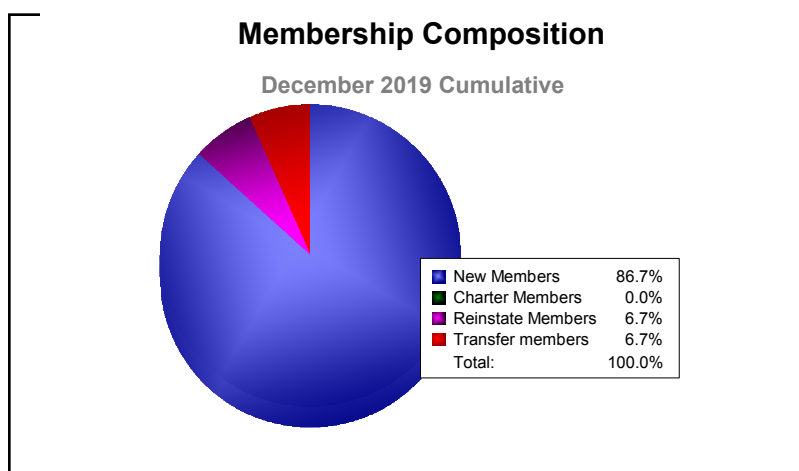

Year	New Clubs	Dropped Clubs	Gain/ Loss Clubs	New Members	Charter Members	Reinstate Members	Transfer Members	Total Member Added	Total Members Dropped	Gain/ Loss Members
2015-2016	0	-1	-1	98	7	2	6	113	-131	-18
2016-2017	0	-3	-3	134	0	16	1	151	-137	14
2017-2018	0	0	0	84	4	0	0	88	-138	-50
2018-2019	2	0	2	94	43	21	4	162	-153	9
2019-2020	0	-1	-1	13	0	1	1	15	-87	-72
Average	0	-1	-1	85	11	8	2	106	-129	-23

Year	New Clubs	Dropped Clubs	Gain/ Loss Clubs	New Members	Charter Members	Reinstate Members	Transfer Members	Total Member Added	Total Members Dropped	Gain/ Loss Members
2015-2016	0	0	0	0	0	0	0	0	0	0
2016-2017	0	0	0	1	0	0	0	1	0	1
2017-2018	0	0	0	0	0	0	0	0	0	0
2018-2019	0	0	0	0	0	0	0	0	0	0
2019-2020	0	0	0	1	0	0	0	1	0	1
Average	0	0	0	0	0	0	0	0	0	0